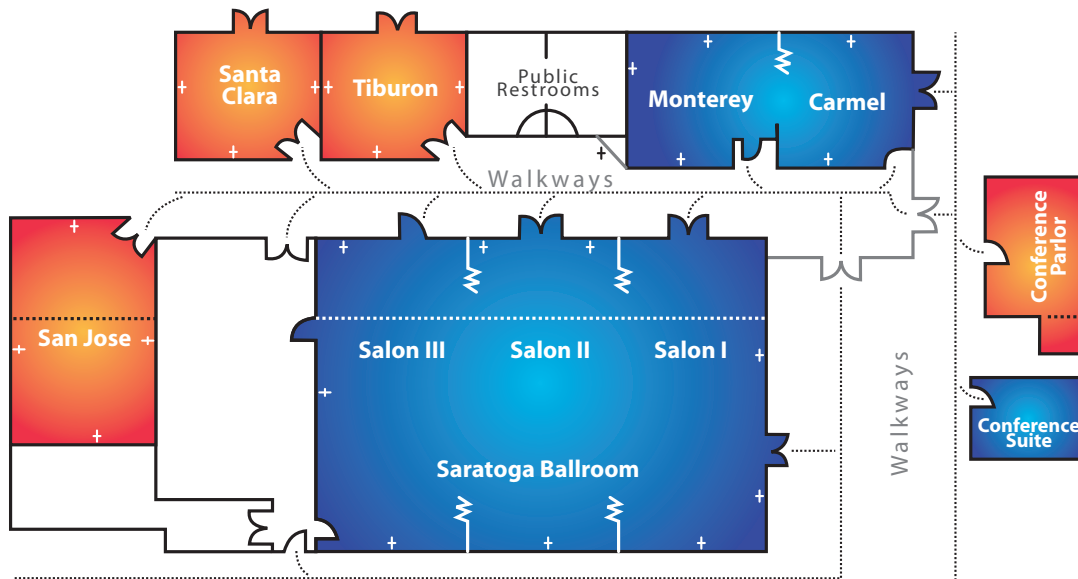

Walkways

\*Diagram and location of rooms are not to scale.

ROOMS	DIMENSIONS	SQUARE FOOTAGE	CEILING HEIGHTS
Saratoga Ballroom	50'8" x 67'8"	3212	11.5'
Salon I & II or II & III	51'8" x 45'8"	2097	11.5'
Salon I or II	50'8" x 22'	1115	11.5'
Salon III	41'6" x 23'8"	982	11.5'
Monterey	21' x 19'	400	10.0'
Carmel	21' x 21'	420	10.0'
Monterey/Carmel	21' x 39'	819	10.0'
Tiburon	21' x 19'	400	10.0'
San Jose	22' x 34'	748	10.0'
Santa Clara	19' x 21'	400	10.0'
Napa Valley	49' x 32"	1600	9.0'
Conference Suites (6)	18' x 12'	216	7.0'
Conference Parlor	25' x 17'	425	8.0'
Atrium	55' x 39'	2160	18.0'

ROOMS	Conference	Classroom	Theatre	U-Shape	Chevron	Rounds	Rds/Dance	Reception
Saratoga Ballroom	*	200	300	*	150	300	240	360
Salon I, II, or III	40	60	100	40	50	80	60	120
Salon I & II or II & III	60	120	200	45	100	140	110	200
Monterey	20	20	30	15	20	30	*	40
Carmel	20	20	30	15	20	30	*	40
Monterey/Carmel	*	30	70	*	*	60	40	80
Tiburon	20	20	30	15	20	30	*	40
San Jose	30	40	80	30	35	60	30	80
Santa Clara	20	20	30	15	20	30	*	40
Napa Valley	50	70	125	45	60	100	80	150
Hops/Napa Valley	*	*	*	*	*	150	120	200
Conference Suites (6)	8	6	10	*	*	8	*	8
Conference Parlor	15	10	20	10	10	20	*	30
Indoor Atrium	*	*	100	*	*	120	*	200
Outdoor Patio	*	*	200	*	*	150	100	200